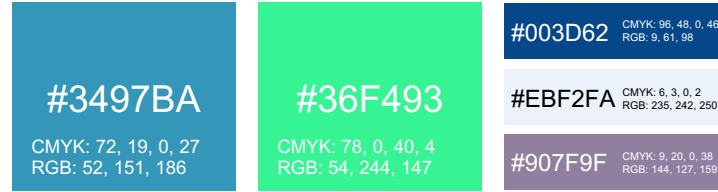

MINI BRAND STYLE GUIDE

PRIMARY LOGO

LOGO WITH TAGLINE

PRIMARY FAVICON

FAVICON VARIATIONS

SUBMARK

PRIMARY LOGO WITH BACKGROUND COLOR

INAPPROPRIATE LOGO USE

COLORS

FONT

Use for all variation of fonts – H1, headline, title, H2, H3, sub-heading, body, quotes. One font to rule 'em all!

Arial

Arial Regular *Arial Regular Italic*
Arial Bold *Arial Bold Italic*
Arial Black *~~Arial Black Italic~~*

DESIGN ELEMENTS & USE